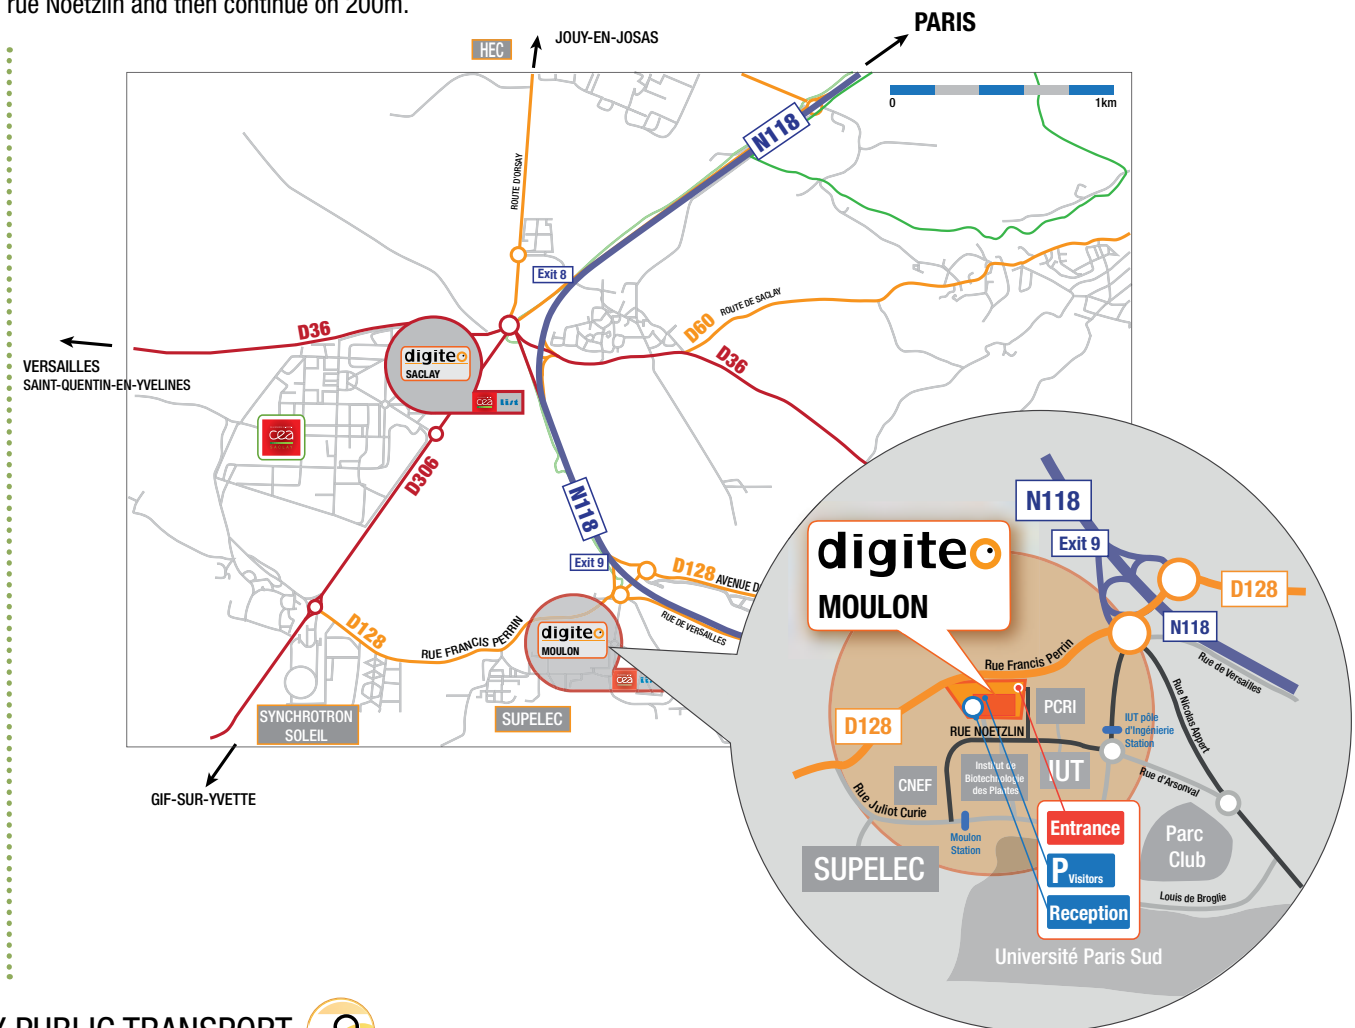

##### → By N118 via Pont de Sèvres

Follow the N118 Nantes/Bordeaux to exit 9 (Centre Universitaire / Orsay); at the roundabout, take the 2nd exit (rue Noetzlin) towards IUT/Maison de l'Ingénieur and continue on 400m; at the roundabout take the 1st exit onto the right, then at 200m turn right.

#### GPS

**N 48.712415°  
E 02.166935°**

##### → By A6 via Porte d'Orléans or Porte d'Italie

Take A6a then follow E5/E50/Palaiseau/Étampes/Bordeaux/Nantes/Massy/Longjumeau; take the right A126/E05/E50 and continue on 5,5km, then continue on Route de Saclay (D36) on 1,6km; at the roundabout Route de Saclay take the left Avenue de la Vauve and continue on 750m; at the roundabout take the right Avenue de la Vauve and continue on 2,1km; at the roundabout take the second exit Centre Universitaire; at the roundabout take the third exit Domaine universitaire du Moulon; at the roundabout take the first exit rue Noetzlin and then continue on 200m.

### BY PUBLIC TRANSPORT

→ From Roissy-CDG or Paris : **RER B** (direction Saint-Rémy-les-Chevreuse) to "Le Guichet" station then Mobicaps bus line **9** towards Gare de Jouy-en-Josas, "IUT Labo" station.