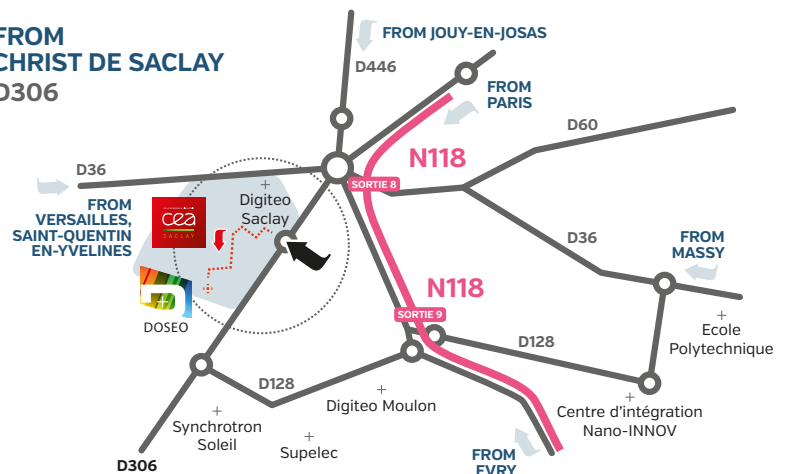

## BY ROAD

From Paris

➔ By N118 via Pont de Sèvres

Follow the N118 Nantes/Bordeaux to exit 8 [Saclay/Gif -sur-Yvette]; at the roundabout, take the 3rd exit [RD 306] towards Gif-sur-Yvette; after 500m, turn right and enter CEA Saclay centre. On the left, follow the Neurospin/DOSEO signs.

➔ By A6 via Porte d'Orléans or Porte d'Italie

Take A6a then follow E5/E50/Palaiseau/Étampes/Bordeaux/Nantes/Massy/Longjumeau; exit left towards D444/Versailles / Igny /Bièvres, join A126 then continue on D36 until "Christ de Saclay" roundabout; take the 4th exit [RD 306] towards Gif-sur-Yvette; after 500m, turn right and enter CEA Saclay centre. First on the left, follow the DOSEO signs.

## BY PUBLIC TRANSPORT

- ➔ From Roissy-CDG or Paris : RER B [direction Saint-Rémy-les-Chevreuse] to "Le Guichet" station then Mobicaps bus line 9 towards Gare de Jouy-en-Josas, "INSTN - CEA/Saclay RN 306" station.
- ➔ From Orly : bus line 91.10 [Orly ►► Massy ►► Saclay], "CEA Porte 306 [Saclay]" station.
- ➔ From Massy-Palaiseau station [TGV or RER] : bus lines 91.06 A or B [Massy ►► Saint-Quentin-en-Yvelines], "CEA Porte 306 [Saclay]" station.