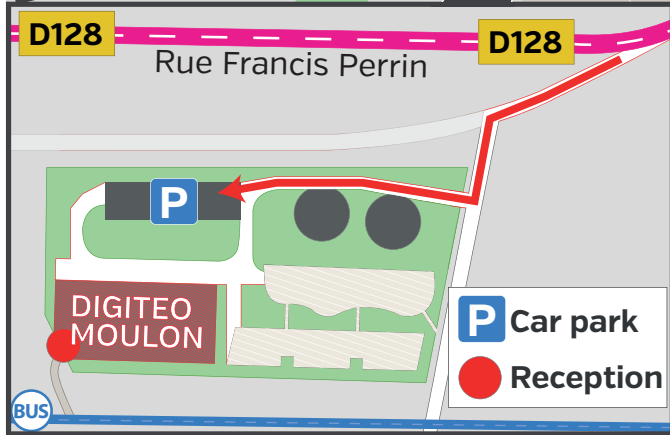

CEA SACLAY DIGITEO MOULON
Bât. 660 - Rue Noetzlin
91191 GIF-SUR-YVETTE CEDEX
Tel : +33 (0)1 69 08 08 00
GPS | N 48.712415° | E 02.166935°

COMING TO DIGITEO MOULON

BY ROAD [FROM PARIS]

1. By N118 via Pont de Sèvres

- Follow N118 to exit 9 (Centre Universitaire) ;
- at the roundabout take the 1st exit onto St Aubin/Gif-sur-Yvette (D128);
- at 250m take the first left then turn to the right and continue up to the DIGITEO Moulon car park.

2. By A6 via Porte d'Orléans or Porte d'Italie

- Take A6a, then follow E5/E50/Palaiseau/Étampes/Bordeaux/Nantes/Massy/Longjumeau ;
- continue on A10 (follow Orléans) and take the exit towards Orsay/Bures ;
- continue on D188 and reach N118 ;
- continue on N118 to exit 9 (Centre Universitaire) ;
- at the roundabout take the 1st exit (D128) ;
- at the roundabout take the 2nd exit onto St Aubin/Gif-sur-Yvette (D128) ;
- at 250m take the first left then turn to the right and continue up to the DIGITEO Moulon car park.

BY PUBLIC TRANSPORTATION

From Paris

- RER B, (direction "Saint-Rémy-lès-Chevreuse") ;
- RER C, (direction "Versailles Chantiers") ;
- "Massy-Palaiseau" station (then see below).

From Roissy-CDG

- RER B (direction "Saint-Rémy-lès-Chevreuse") ;
- "Massy-Palaiseau" station (then see below).